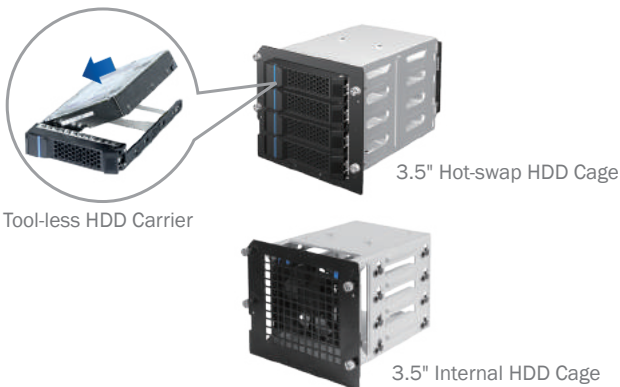

New Hot-swap and Internal HDD Cages

Tool-less HDD Carrier